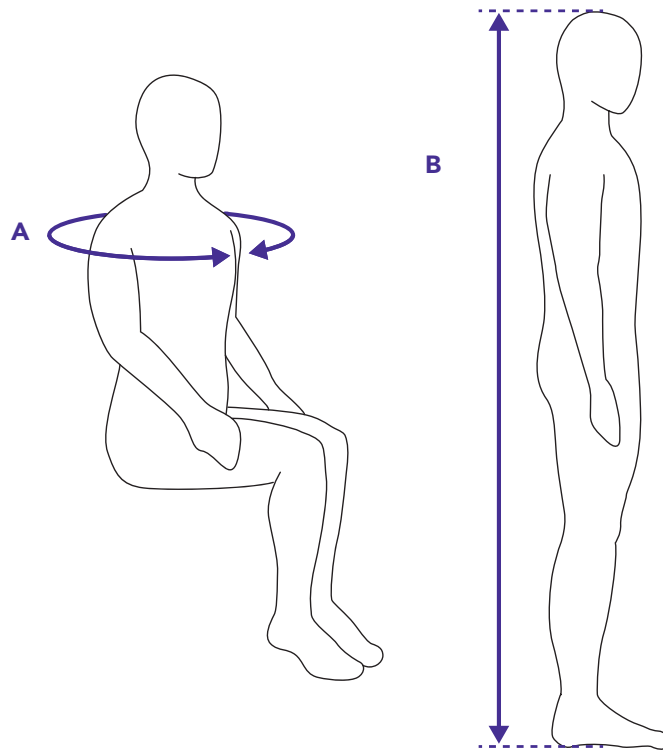

Manual Birthing Sling

SPECIALISED RANGE

Code/s:
BIRTH1

Materials:
100% Polyester Mesh

| | A | | B | |
|----------|--------------------|------------------|--------------------|------------------|
| | CM | INCH | CM | INCH |
| One Size | Up to 104cm | Up to 41" | Up to 160cm | Up to 63" |