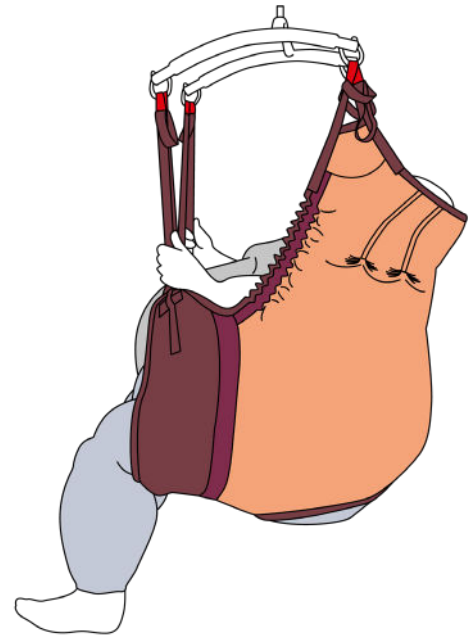

## Bariatric Deluxe, Short Tucks

**M921517**

- Short tucks to back section to allow more fullness to main body of sling
- Elasticated sides
- Full supportive sling
- Manufactured in a woven polyester
- Full leg paddles for femur support with easy glide fabric to both sides for ease of application
- Additional inner leg loops to help facilitate optimum pick up positions
- Access for hygiene purposes
- Wash Temp 95°C/203°F
- Tumble dry low heat (max 50°C)

### Product Codes & Specifications:

100% Heavy Duty Polyester

		A	B	C	D
1	M921517-1	80 - 110cm	up to 75cm	102cm	75cm
2	M921517-2	120 - 140cm	up to 75cm	155cm	75cm