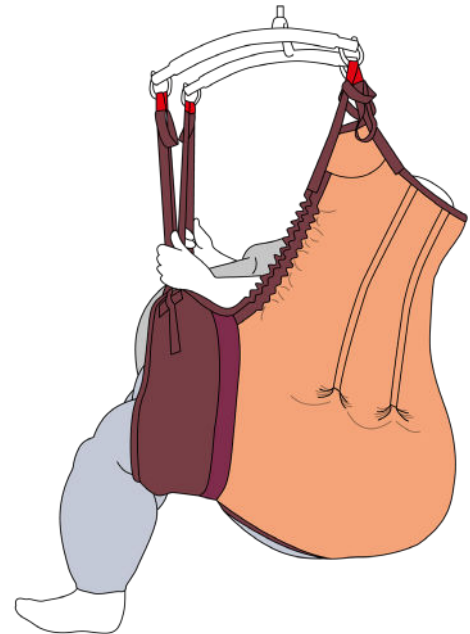

Bariatric Deluxe, Long Tucks

M921504

- Long tailoring tucks to main body of sling to support excess weight below the waist
- Elasticated sides
- Full supportive sling
- Manufactured in a woven polyester
- Full leg paddles for femur support with easy glide fabric to both sides for ease of application
- Additional inner leg loops to help facilitate optimum pick up positions
- Access for hygiene purposes
- Wash Temp 95°C/203°F
- Tumble dry low heat (max 50°C)

Product Codes & Specifications:

100% Heavy Duty Polyester

		A	B	C	D
1	M921504-1	80 - 110cm	up to 75cm	102cm	75cm
2	M921504-2	120 - 140cm	up to 75cm	155cm	75cm