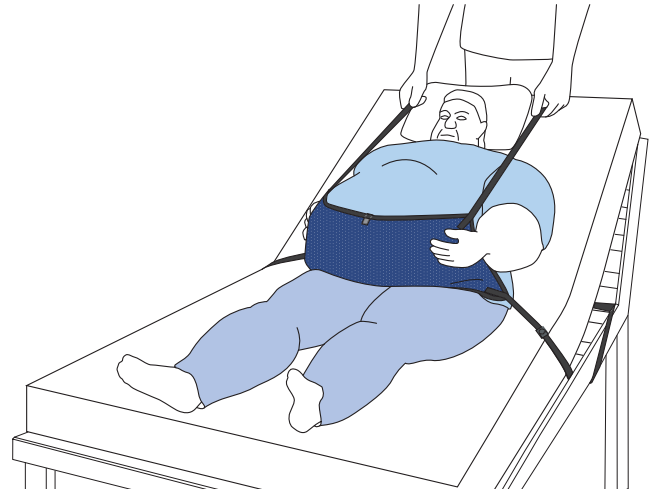

Pannus Support Sling

B-PAN

- Manufactured in Silva-Superfine with COOLMAX® fabric
- Easy to apply
- Helps to gain access for hygiene purposes
- Will help support and aid lifting
- Reduces patient/carer handling
- Wash Temp 71°C/159°F
- Tumble dry low heat (max 50°C)

Product Codes & Specifications:

	Silva-Superfine with COOLMAX®		
One Size	B-PAN	A	B
		98cm	60cm