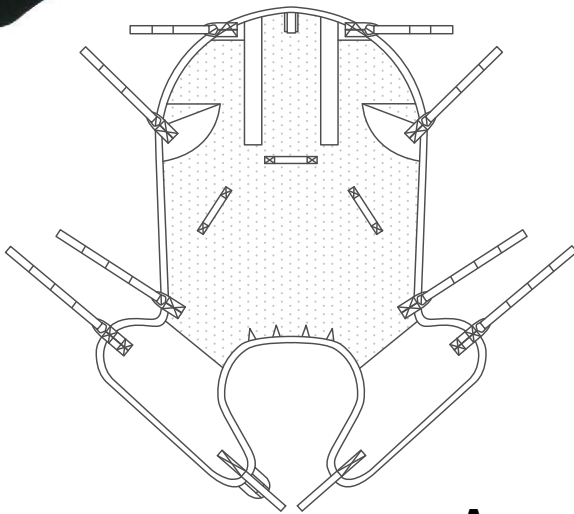

# In-Situ Deluxe Leg Sling

WITH LOOPS

- The In-Situ Deluxe Leg sling provides full body support on transfer and offers good hip, thigh and femur support. This sling includes integral head support with removable support bones and hip tapes for greater user comfort.
- This divided leg sling is easy to apply, with low-friction fabric to leg areas. The sling includes looped hip tapes offering optimum pick-up options and enhanced user comfort by eliminating pressure from the hip area during lifting.
- In-Situ design may allow sling to be left in place for longer periods with full written risk assessment.
- The sling is perfect for standard transfers but also can be used in bathing transfers as the fabric is a quick drying spacer mesh. Some commode access available, with tailoring to the shoulders, head and commode areas giving a superior fit for even complex body shapes. This sling is suitable for asymmetrical body shapes as the fabric helps to mold to individual body shapes.
- **Superfine PLUS™** (100% polyester spacer fabric; superior comfort over standard sling fabrics; easy application, suitable for bathing.)

**A**

Shoulder circumference

**B**

Top of head to base of spine

**Product Codes**

	<b>A</b>	<b>B</b>	<b>Product Codes</b>
XSmall	30–34in (76–86cm)	23.5–26in (60–66cm)	M921511-XS
Small	34–38in (86–96cm)	26–29in (66–74cm)	M921511-S
Medium	38–42.5in (96–108cm)	29–31.5in (74–80cm)	M921511-M
Large	42.5–51in (108–130cm)	31.5–34.5in (80–88cm)	M921511-L
XLarge	51–56.5in (130–144cm)	34.5–39.5in (88–100cm)	M921511-XL
XXLarge	56.5–63in (144–160cm)	38–41in (96–104cm)	M921511-XXL

## Guidelines

- SWL 272kg / 600lb
- Wash 95°C / 203°F
- Low Tumble Dry