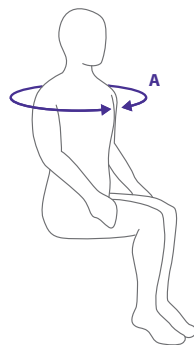

# In-Situ Deluxe Leg Sling

WITH LOOPS

- The In-Situ Deluxe Leg sling provides full body support on transfer and offers good hip, thigh and femur support. This sling includes integral head support with removable support bones and hip tapes for greater user comfort.
- This divided leg sling is easy to apply, with low-friction fabric to leg areas. The sling includes looped hip tapes offering optimum pick-up options and enhanced user comfort by eliminating pressure from the hip area during lifting.
- In-Situ design may allow sling to be left in place for longer periods with full written risk assessment.
- The sling is perfect for standard transfers but also can be used in bathing transfers as the fabric is a quick drying spacer mesh. Some commode access available, with tailoring to the shoulders, head and commode areas giving a superior fit for even complex body shapes. This sling is suitable for asymmetrical body shapes as the fabric helps to mold to individual body shapes.
- **Superfine PLUS™** (100% polyester spacer fabric; superior comfort over standard sling fabrics; easy application, suitable for bathing.)

**A**

Shoulder circumference

**B**

Top of head to base of spine

**Product Codes**

	<b>A</b>	<b>B</b>	<b>Product Codes</b>
XSmall	30–34in (76–86cm)	23.5–26in (60–66cm)	M921511-XS
Small	34–38in (86–96cm)	26–29in (66–74cm)	M921511-S
Medium	38–42.5in (96–108cm)	29–31.5in (74–80cm)	M921511-M
Large	42.5–51in (108–130cm)	31.5–34.5in (80–88cm)	M921511-L
XLarge	51–56.5in (130–144cm)	34.5–39.5in (88–100cm)	M921511-XL
XXLarge	56.5–63in (144–160cm)	38–41in (96–104cm)	M921511-XXL

## Guidelines

- SWL 272kg / 600lb
- Wash 95°C / 203°F
- Low Tumble Dry