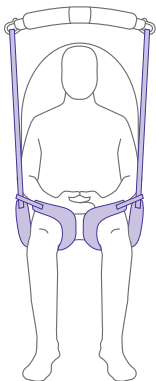

# In-Situ Deluxe Leg Sling

WITH LOOPS

- The In-Situ Deluxe Leg sling provides full body support on transfer and offers good hip, thigh and femur support. This sling includes integral head support with removable support bones and hip tapes for greater user comfort.
- This divided leg sling is easy to apply, with low-friction fabric to leg areas. The sling includes looped hip tapes offering optimum pick-up options and enhanced user comfort by eliminating pressure from the hip area during lifting.
- In-Situ design may allow sling to be left in place for longer periods with full written risk assessment.
- The sling is perfect for standard transfers but also can be used in bathing transfers as the fabric is a quick drying spacer mesh. Some commode access available, with tailoring to the shoulders, head and commode areas giving a superior fit for even complex body shapes. This sling is suitable for asymmetrical body shapes as the fabric helps to mold to individual body shapes.
- **Superfine PLUS™** (100% polyester spacer fabric; superior comfort over standard sling fabrics; easy application, suitable for bathing.)

**A**

Shoulder circumference

**B**

Top of head to base of spine

**Product Codes**

	<b>A</b>	<b>B</b>	<b>Product Codes</b>
XSmall	30–34in (76–86cm)	23.5–26in (60–66cm)	M921511-XS
Small	34–38in (86–96cm)	26–29in (66–74cm)	M921511-S
Medium	38–42.5in (96–108cm)	29–31.5in (74–80cm)	M921511-M
Large	42.5–51in (108–130cm)	31.5–34.5in (80–88cm)	M921511-L
XLarge	51–56.5in (130–144cm)	34.5–39.5in (88–100cm)	M921511-XL
XXLarge	56.5–63in (144–160cm)	38–41in (96–104cm)	M921511-XXL

## Guidelines

- SWL 272kg / 600lb
- Wash 95°C / 203°F
- Low Tumble Dry