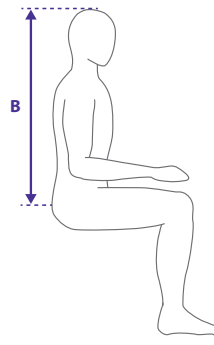

# In-Situ Deluxe Leg Sling

WITH LOOPS

- The In-Situ Deluxe Leg sling provides full body support on transfer and offers good hip, thigh and femur support. This sling includes integral head support with removable support bones and hip tapes for greater user comfort.
- This divided leg sling is easy to apply, with low-friction fabric to leg areas. The sling includes looped hip tapes offering optimum pick-up options and enhanced user comfort by eliminating pressure from the hip area during lifting.
- In-Situ design may allow sling to be left in place for longer periods with full written risk assessment.
- The sling is perfect for standard transfers but also can be used in bathing transfers as the fabric is a quick drying spacer mesh. Some commode access available, with tailoring to the shoulders, head and commode areas giving a superior fit for even complex body shapes. This sling is suitable for asymmetrical body shapes as the fabric helps to mold to individual body shapes.
- **Superfine PLUS™** (100% polyester spacer fabric; superior comfort over standard sling fabrics; easy application, suitable for bathing.)

**A**

Shoulder circumference

**B**

Top of head to base of spine

**Product Codes**

	<b>A</b>	<b>B</b>	<b>Product Codes</b>
XSmall	30–34in (76–86cm)	23.5–26in (60–66cm)	M921511-XS
Small	34–38in (86–96cm)	26–29in (66–74cm)	M921511-S
Medium	38–42.5in (96–108cm)	29–31.5in (74–80cm)	M921511-M
Large	42.5–51in (108–130cm)	31.5–34.5in (80–88cm)	M921511-L
XLarge	51–56.5in (130–144cm)	34.5–39.5in (88–100cm)	M921511-XL
XXLarge	56.5–63in (144–160cm)	38–41in (96–104cm)	M921511-XXL

## Guidelines

- SWL 272kg / 600lb
- Wash 95°C / 203°F
- Low Tumble Dry