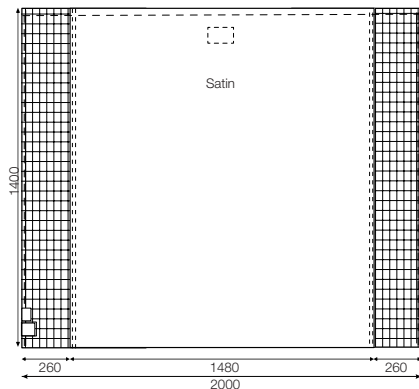

Art. no.	Size cm/inch	Sliding surface	Rec. bed, width	Rec. bed, length	Colour
1681	200x370/79x146	70cm/28inch	100-200cm/ 39-79inch	180-210cm/ 47-83inch	grey/white striped

WendyLett2Way

SystemRoMedic®

Art. no.	Size cm/inch	Rec. bed, width	Rec. bed, length	Colour
1620	90x180/35x70	80-120cm/32-48inch	100-210cm/40-83inch	white

Art. no.	Size cm/inch	Rec. bed, width	Rec. bed, length	Colour
1631	100x200/39x79	80-120cm/32-48inch	100-210cm/40-83inch	white/grey striped

Art. no.	Size cm/inch	Rec. bed, width	Rec. bed, length	Colour
1636	140x200/55x79	80-120cm/32-48inch	140-210cm/56-83inch	white/grey striped

WendyLett4Way

SystemRoMedic

Art. no.	Size cm/inch	Rec. bed, width	Rec. bed, length	Colour
1637	140x200/55x79	80-120cm/32-48inch	140-210cm/56-83inch	grey/white checked

Art. no.	Size cm/inch	Rec. bed, width	Rec. bed, length	Colour
1647	200x200/79x79	80-120cm/32-48inch	190-210cm/75-83inch	grey/white checked

Art. no.	Size cm/inch	Rec. bed, width	Rec. bed, length	Colour
1648	75x200/30x79	80-120cm/32-48inch	100-210cm/40-83inch	grey (inco) checked

Front side

Back side

Art. no.	Size cm/inch	Rec. bed, width	Rec. bed, length	Colour
1649	140x120/55x47	80-120cm/32-48inch	140-210cm/56-83inch	grey (inco)