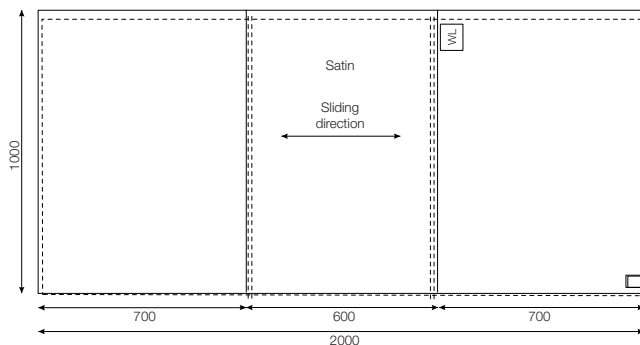

ReadyLett - sliding sheet

(Can be combined with WendyLett2Way drawsheet or WendyLett4Way sliding drawsheet)

11629	ReadyLett, 60 cm/24" sliding surface (<i>bed 80-120 cm / 32-47"</i>)	100 x 200/39 x 79	white
11634	ReadyLett, 60 cm/24" sliding surface (<i>bed 80-120 cm / 32-47"</i>)	140 x 200/55 x 79	white
11639	ReadyLett, 70 cm/28" sliding surface (<i>bed 80-120 cm / 32-47"</i>)	200 x 200/79 x 79	white
11641	ReadyLett, 70 cm/28" sliding surface (<i>bed 90-100 cm/36-39"</i>), fitted, with elastics	200 x 90/79 x 36	white

WendyLean - pillowcase with handles

1680	WendyLean	50 x 60/20 x 24	grey/white striped
------	-----------	-----------------	--------------------

WendyLett

SystemRoMedic®

Art. no.	Size cm/inch	Sliding surface	Rec. bed, width	Rec. bed, length	Colour
1609	100x200/39x79	60cm/24inch	80-120cm/32-47inch	80-210cm/31-83inch	White

Art. no.	Size cm/inch	Sliding surface	Rec. bed, width	Rec. bed, length	Colour
1614	140x200/55x79	60cm/24inch	80-120cm/32-47inch	120-210cm/47-83inch	White

Art. no.	Size cm/inch	Sliding surface	Rec. bed, width	Rec. bed, length	Colour
1629	100x200/39x79	60cm/24inch	80-120cm/32-47inch	80-210cm/32-83inch	grey/white striped