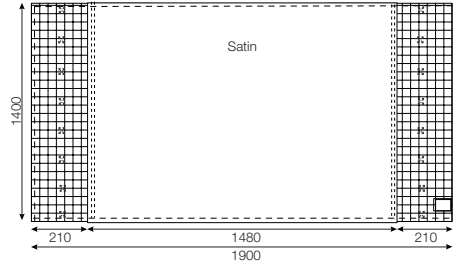

Art. no.	Size cm/inch	Rec. bed, width	Rec. bed, length	Colour
1648	75x200/30x79	80-120cm/32-48inch	100-210cm/40-83inch	grey (inco) checked

Front side

Back side

Art. no.	Size cm/inch	Rec. bed, width	Rec. bed, length	Colour
1649	140x120/55x47	80-120cm/32-48inch	140-210cm/56-83inch	grey (inco)

Front side

Back side

Art. no.	Size cm/inch	Rec. bed, width	Rec. bed, length	Colour
1657	140x190/55x75	80-140cm/32-55inch	140-210cm/55-83inch	grey/white checked

Front side

Back side

Art. no.	Size cm/inch	Rec. bed, width	Rec. bed, length	Colour
1652	140x260/55x102	100-180cm/39-47inch	140-210cm/56-83inch	grey/white checked

ReadyLett

SystemRoMedic®

Art. no.	Size cm/inch	Sliding surface	Rec. bed, width	Rec. bed, length	Colour
11629	100x200/39x79	60cm/24inch	80-120cm/32-47inch	80-210cm/32-83inch	white

Art. no.	Size cm/inch	Sliding surface	Rec. bed, width	Rec. bed, length	Colour
11634	140x200/55x79	60cm/24inch	80-120cm/32-47inch	120-210cm/ 47-83inch	white