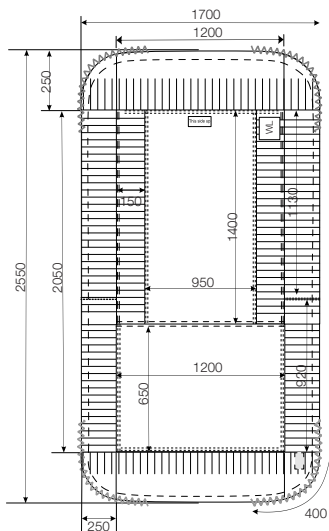

Art. no.	Size cm/inch	Sliding surface	Rec. bed, width	Rec. bed, length	Madress height	Colour
1661	200x120 79x47	95cm/37inch	115-130cm/ 45-51inch	190-210cm/ 75-83inch	Max: 0-20cm/ 0-8inch	grey/white striped