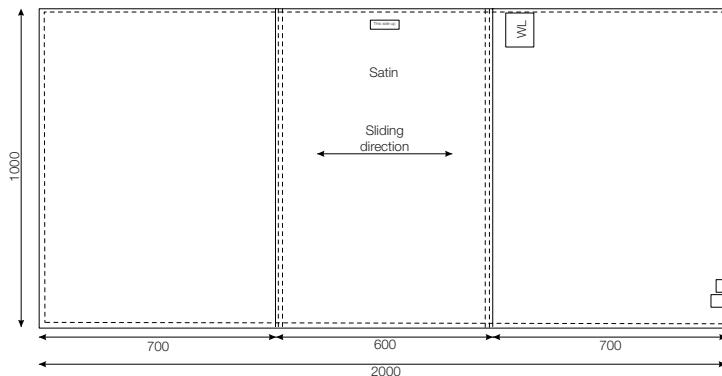

Art. no.	Size cm/inch	Rec. bed, width	Rec. bed, length	Colour
1648	75x200/30x79	80-120cm/32-48inch	100-210cm/40-83inch	grey (inco) checked

Front side

Back side

Art. no.	Size cm/inch	Rec. bed, width	Rec. bed, length	Colour
1649	140x120/55x47	80-120cm/32-48inch	140-210cm/56-83inch	grey (inco)

Front side

Back side

Art. no.	Size cm/inch	Rec. bed, width	Rec. bed, length	Colour
1657	140x190/55x75	80-140cm/32-55inch	140-210cm/55-83inch	grey/white checked

Front side

Back side

Art. no.	Size cm/inch	Rec. bed, width	Rec. bed, length	Colour
1652	140x260/55x102	100-180cm/39-47inch	140-210cm/56-83inch	grey/white checked

ReadyLett

SystemRoMedic®

Art. no.	Size cm/inch	Sliding surface	Rec. bed, width	Rec. bed, length	Colour
11629	100x200/39x79	60cm/24inch	80-120cm/32-47inch	80-210cm/32-83inch	white

Art. no.	Size cm/inch	Sliding surface	Rec. bed, width	Rec. bed, length	Colour
11634	140x200/55x79	60cm/24inch	80-120cm/32-47inch	120-210cm/ 47-83inch	white

Art. no.	Size cm/inch	Sliding surface	Rec. bed, width	Rec. bed, length	Colour
11639	200x200/79x79	70cm/28 inch	80-120cm/ 32-47inch	180-210cm/47-83inch	white

Art. no.	Size cm/inch	Sliding surface	Rec. bed, width	Rec. bed, length	Madress height	Colour
11641	200x90/79x36	70cm/28inch	90-100cm/ 36-40inch	190-210cm/ 75-83inch	Max: 0-20cm/ 0-8inch	white