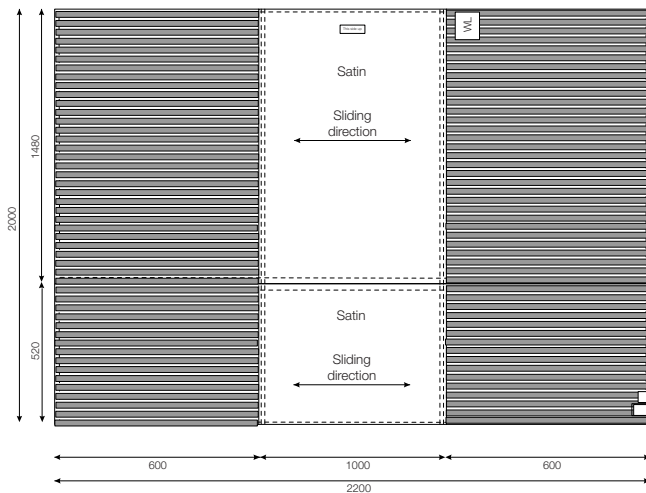

Art. no.	Size cm/inch	Sliding surface	Rec. bed, width	Rec. bed, length	Colour
1614	140x200/55x79	60cm/24inch	80-120cm/32-47inch	120-210cm/47-83inch	White

Art. no.	Size cm/inch	Sliding surface	Rec. bed, width	Rec. bed, length	Colour
1629	100x200/39x79	60cm/24inch	80-120cm/32-47inch	80-210cm/32-83inch	grey/white striped

Art. no.	Size cm/inch	Sliding surface	Rec. bed, width	Rec. bed, length	Colour
1634	140x200/55x79	60cm/24inch	80-120cm/32-47inch	120-210cm/47-83inch	grey/white striped

Art. no.	Size cm/inch	Sliding surface	Rec. bed, width	Rec. bed, length	Colour
1639	200x200/79x79	70cm/28inch	80-120cm/32-47inch	180-210cm/47-83inch	grey/white striped

Art. no.	Size cm/inch	Sliding surface	Rec. bed, width	Rec. bed, length	Colour
1667	100x220/99x88	100cm/40inch	120-150cm/ 48-59inch	80-210cm/ 32-83inch	grey/white striped

Art. no.	Size cm/inch	Sliding surface	Rec. bed, width	Rec. bed, length	Colour
1668	140x220/55x88	100cm/40inch	120-150cm/ 48-59inch	120-210cm/ 48-83inch	grey/white striped

Art. no.	Size cm/inch	Sliding surface	Rec. bed, width	Rec. bed, length	Colour
1669	200x220/79x88	120cm/46inch	120-150cm/ 48-59inch	180-210cm/ 71-83inch	grey/white striped

Art. no.	Size cm/inch	Sliding surface	Rec. bed, width	Rec. bed, length	Madress height	Colour
1641	200x90/79x36	70cm/28inch	90-100cm/ 36-40inch	190-210cm/ 75-83inch	Max: 0-20cm/ 0-8inch	grey/white striped