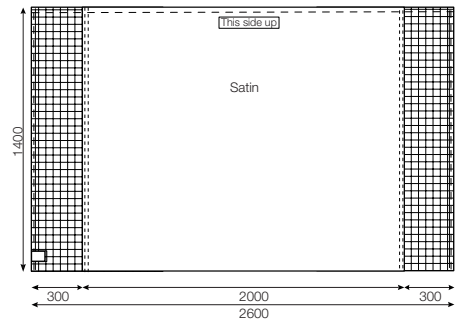

Art. no.	Size cm/inch	Rec. bed, width	Rec. bed, length	Colour
1648	75x200/30x79	80-120cm/32-48inch	100-210cm/40-83inch	grey (inco) checked

Front side

Back side

Art. no.	Size cm/inch	Rec. bed, width	Rec. bed, length	Colour
1649	140x120/55x47	80-120cm/32-48inch	140-210cm/56-83inch	grey (inco)

Front side

Back side

Art. no.	Size cm/inch	Rec. bed, width	Rec. bed, length	Colour
1657	140x190/55x75	80-140cm/32-55inch	140-210cm/55-83inch	grey/white checked

Front side

Back side

Art. no.	Size cm/inch	Rec. bed, width	Rec. bed, length	Colour
1652	140x260/55x102	100-180cm/39-47inch	140-210cm/56-83inch	grey/white checked

ReadyLett

SystemRoMedic®

Art. no.	Size cm/inch	Sliding surface	Rec. bed, width	Rec. bed, length	Colour
11629	100x200/39x79	60cm/24inch	80-120cm/32-47inch	80-210cm/32-83inch	white

Art. no.	Size cm/inch	Sliding surface	Rec. bed, width	Rec. bed, length	Colour
11634	140x200/55x79	60cm/24inch	80-120cm/32-47inch	120-210cm/ 47-83inch	white