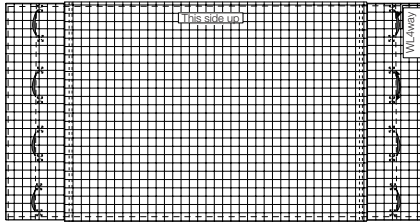

Front side

Back side

Art. no.	Size cm/inch	Rec. bed, width	Rec. bed, length	Colour
1657	140x190/55x75	80-140cm/32-55inch	140-210cm/55-83inch	grey/white checked

Front side

Back side

Art. no.	Size cm/inch	Rec. bed, width	Rec. bed, length	Colour
1652	140x260/55x102	100-180cm/39-47inch	140-210cm/56-83inch	grey/white checked

ReadyLett

SystemRoMedic®

Art. no.	Size cm/inch	Sliding surface	Rec. bed, width	Rec. bed, length	Colour
11629	100x200/39x79	60cm/24inch	80-120cm/32-47inch	80-210cm/32-83inch	white

Art. no.	Size cm/inch	Sliding surface	Rec. bed, width	Rec. bed, length	Colour
11634	140x200/55x79	60cm/24inch	80-120cm/32-47inch	120-210cm/ 47-83inch	white