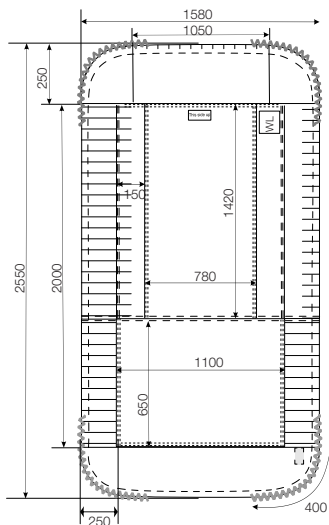

Art. no.	Size cm/inch	Sliding surface	Rec. bed, width	Rec. bed, length	Madress height	Colour
1651	200x105/ 79x42	80cm/32inch	100-115cm/ 39-40inch	190-210cm/ 75-83inch	Max: 0-20cm/ 0-8inch	grey/white striped