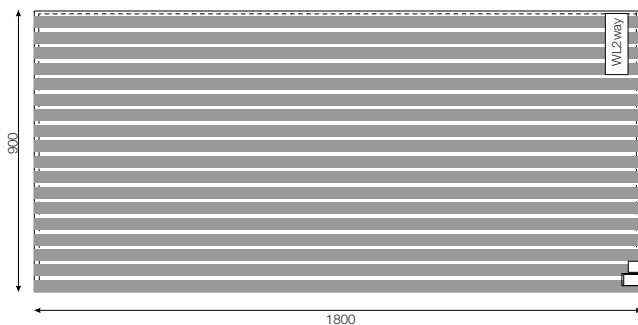

Art. no.	Size cm/inch	Sliding surface	Rec. bed, width	Rec. bed, length	Madress height	Colour
1671	200x120/ 79x47	110cm/ 43inch	130-150cm/ 51-59inch	190-210cm/ 75-83inch	Max: 0-20cm/ 0-8inch	grey/white striped

Art. no.	Size cm/inch	Sliding surface	Rec. bed, width	Rec. bed, length	Colour
1681	200x370/79x146	70cm/28inch	100-200cm/ 39-79inch	180-210cm/ 47-83inch	grey/white striped

WendyLett2Way

SystemRoMedic®

Art. no.	Size cm/inch	Rec. bed, width	Rec. bed, length	Colour
1620	90x180/35x70	80-120cm/32-48inch	100-210cm/40-83inch	white