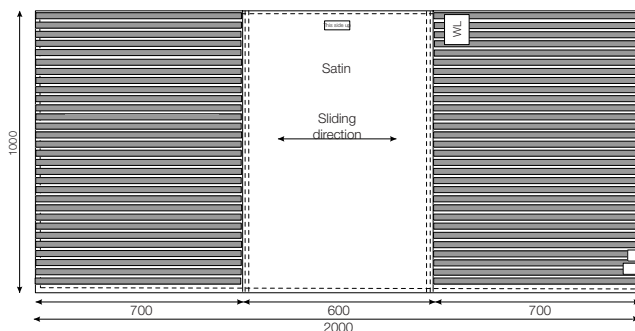

ReadyLett - sliding sheet

(Can be combined with WendyLett2Way drawsheet or WendyLett4Way sliding drawsheet)

11629	ReadyLett, 60 cm/24" sliding surface (<i>bed 80-120 cm / 32-47"</i>)	100 x 200/39 x 79	white
11634	ReadyLett, 60 cm/24" sliding surface (<i>bed 80-120 cm / 32-47"</i>)	140 x 200/55 x 79	white
11639	ReadyLett, 70 cm/28" sliding surface (<i>bed 80-120 cm / 32-47"</i>)	200 x 200/79 x 79	white
11641	ReadyLett, 70 cm/28" sliding surface (<i>bed 90-100 cm/36-39"</i>), fitted, with elastics	200 x 90/79 x 36	white

WendyLean - pillowcase with handles

1680	WendyLean	50 x 60/20 x 24	grey/white striped
------	-----------	-----------------	--------------------

WendyLett

SystemRoMedic®

Art. no.	Size cm/inch	Sliding surface	Rec. bed, width	Rec. bed, length	Colour
1609	100x200/39x79	60cm/24inch	80-120cm/32-47inch	80-210cm/31-83inch	White

Art. no.	Size cm/inch	Sliding surface	Rec. bed, width	Rec. bed, length	Colour
1614	140x200/55x79	60cm/24inch	80-120cm/32-47inch	120-210cm/47-83inch	White

Art. no.	Size cm/inch	Sliding surface	Rec. bed, width	Rec. bed, length	Colour
1629	100x200/39x79	60cm/24inch	80-120cm/32-47inch	80-210cm/32-83inch	grey/white striped

Art. no.	Size cm/inch	Sliding surface	Rec. bed, width	Rec. bed, length	Colour
1634	140x200/55x79	60cm/24inch	80-120cm/32-47inch	120-210cm/47-83inch	grey/white striped

Art. no.	Size cm/inch	Sliding surface	Rec. bed, width	Rec. bed, length	Colour
1639	200x200/79x79	70cm/28inch	80-120cm/32-47inch	180-210cm/47-83inch	grey/white striped