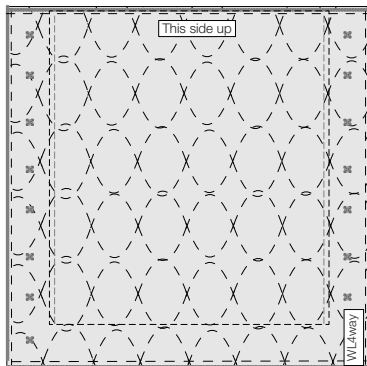

Art. no.	Size cm/inch	Rec. bed, width	Rec. bed, length	Colour
1648	75x200/30x79	80-120cm/32-48inch	100-210cm/40-83inch	grey (inco) checked

Art. no.	Size cm/inch	Rec. bed, width	Rec. bed, length	Colour
1649	140x120/55x47	80-120cm/32-48inch	140-210cm/56-83inch	grey (inco)

Front side