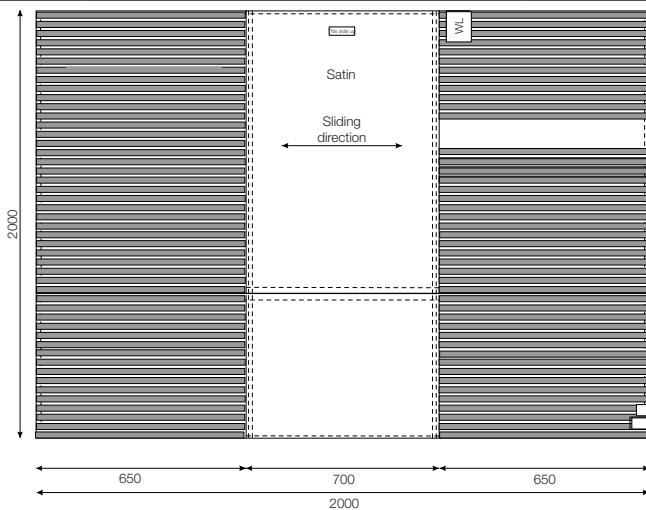

ReadyLett - sliding sheet

(Can be combined with WendyLett2Way drawsheet or WendyLett4Way sliding drawsheet)

11629	ReadyLett, 60 cm/24" sliding surface (<i>bed 80-120 cm / 32-47"</i>)	100 x 200/39 x 79	white
11634	ReadyLett, 60 cm/24" sliding surface (<i>bed 80-120 cm / 32-47"</i>)	140 x 200/55 x 79	white
11639	ReadyLett, 70 cm/28" sliding surface (<i>bed 80-120 cm / 32-47"</i>)	200 x 200/79 x 79	white
11641	ReadyLett, 70 cm/28" sliding surface (<i>bed 90-100 cm/36-39"</i>), fitted, with elastics	200 x 90/79 x 36	white

Art. no.	Size cm/inch	Sliding surface	Rec. bed, width	Rec. bed, length	Colour
1614	140x200/55x79	60cm/24inch	80-120cm/32-47inch	120-210cm/47-83inch	White

Art. no.	Size cm/inch	Sliding surface	Rec. bed, width	Rec. bed, length	Colour
1629	100x200/39x79	60cm/24inch	80-120cm/32-47inch	80-210cm/32-83inch	grey/white striped

Art. no.	Size cm/inch	Sliding surface	Rec. bed, width	Rec. bed, length	Colour
1634	140x200/55x79	60cm/24inch	80-120cm/32-47inch	120-210cm/47-83inch	grey/white striped

Art. no.	Size cm/inch	Sliding surface	Rec. bed, width	Rec. bed, length	Colour
1639	200x200/79x79	70cm/28inch	80-120cm/32-47inch	180-210cm/47-83inch	grey/white striped

Art. no.	Size cm/inch	Sliding surface	Rec. bed, width	Rec. bed, length	Colour
1667	100x220/99x88	100cm/40inch	120-150cm/ 48-59inch	80-210cm/ 32-83inch	grey/white striped

Art. no.	Size cm/inch	Sliding surface	Rec. bed, width	Rec. bed, length	Colour
1668	140x220/55x88	100cm/40inch	120-150cm/ 48-59inch	120-210cm/ 48-83inch	grey/white striped