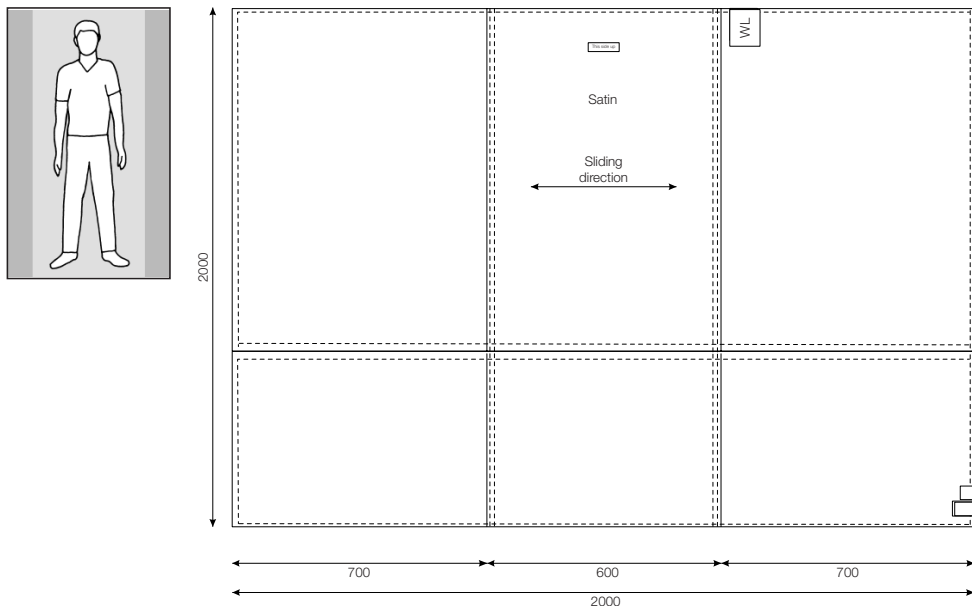

Front side

Back side

Art. no.	Size cm/inch	Rec. bed, width	Rec. bed, length	Colour
1657	140x190/55x75	80-140cm/32-55inch	140-210cm/55-83inch	grey/white checked

Front side

Back side

Art. no.	Size cm/inch	Rec. bed, width	Rec. bed, length	Colour
1652	140x260/55x102	100-180cm/39-47inch	140-210cm/56-83inch	grey/white checked

ReadyLett

SystemRoMedic®

Art. no.	Size cm/inch	Sliding surface	Rec. bed, width	Rec. bed, length	Colour
11629	100x200/39x79	60cm/24inch	80-120cm/32-47inch	80-210cm/32-83inch	white

Art. no.	Size cm/inch	Sliding surface	Rec. bed, width	Rec. bed, length	Colour
11634	140x200/55x79	60cm/24inch	80-120cm/32-47inch	120-210cm/ 47-83inch	white

Art. no.	Size cm/inch	Sliding surface	Rec. bed, width	Rec. bed, length	Colour
11639	200x200/79x79	70cm/28 inch	80-120cm/ 32-47inch	180-210cm/47-83inch	white

Art. no.	Size cm/inch	Sliding surface	Rec. bed, width	Rec. bed, length	Madress height	Colour
11641	200x90/79x36	70cm/28inch	90-100cm/ 36-40inch	190-210cm/ 75-83inch	Max: 0-20cm/ 0-8inch	white