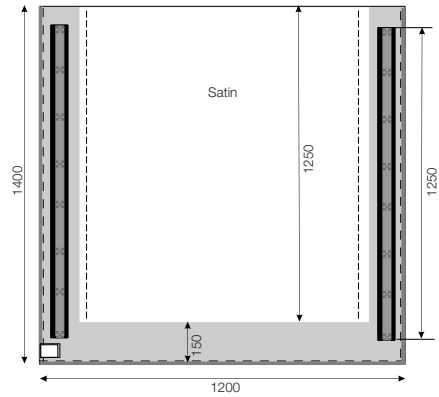

Art. no.	Size cm/inch	Rec. bed, width	Rec. bed, length	Colour
1631	100x200/39x79	80-120cm/32-48inch	100-210cm/40-83inch	white/grey striped

Art. no.	Size cm/inch	Rec. bed, width	Rec. bed, length	Colour
1636	140x200/55x79	80-120cm/32-48inch	140-210cm/56-83inch	white/grey striped

Art. no.	Size cm/inch	Rec. bed, width	Rec. bed, length	Colour
1648	75x200/30x79	80-120cm/32-48inch	100-210cm/40-83inch	grey (inco) checked

Front side

Back side

Art. no.	Size cm/inch	Rec. bed, width	Rec. bed, length	Colour
1649	140x120/55x47	80-120cm/32-48inch	140-210cm/56-83inch	grey (inco)

Front side

Back side

Art. no.	Size cm/inch	Rec. bed, width	Rec. bed, length	Colour
1657	140x190/55x75	80-140cm/32-55inch	140-210cm/55-83inch	grey/white checked

Front side

Back side

Art. no.	Size cm/inch	Rec. bed, width	Rec. bed, length	Colour
1652	140x260/55x102	100-180cm/39-47inch	140-210cm/56-83inch	grey/white checked