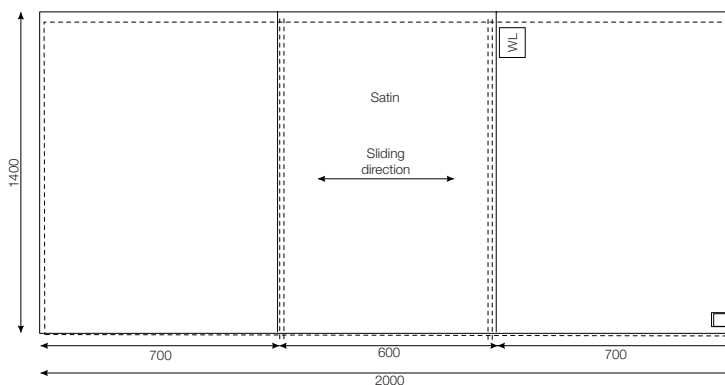

Art. no.	Size cm/inch	Rec. bed, width	Rec. bed, length	Colour
1648	75x200/30x79	80-120cm/32-48inch	100-210cm/40-83inch	grey (inco) checked

Front side

Back side

Art. no.	Size cm/inch	Rec. bed, width	Rec. bed, length	Colour
1649	140x120/55x47	80-120cm/32-48inch	140-210cm/56-83inch	grey (inco)

Front side

Back side

Art. no.	Size cm/inch	Rec. bed, width	Rec. bed, length	Colour
1657	140x190/55x75	80-140cm/32-55inch	140-210cm/55-83inch	grey/white checked

Front side

Back side

Art. no.	Size cm/inch	Rec. bed, width	Rec. bed, length	Colour
1652	140x260/55x102	100-180cm/39-47inch	140-210cm/56-83inch	grey/white checked

ReadyLett

SystemRoMedic®

Art. no.	Size cm/inch	Sliding surface	Rec. bed, width	Rec. bed, length	Colour
11629	100x200/39x79	60cm/24inch	80-120cm/32-47inch	80-210cm/32-83inch	white

Art. no.	Size cm/inch	Sliding surface	Rec. bed, width	Rec. bed, length	Colour
11634	140x200/55x79	60cm/24inch	80-120cm/32-47inch	120-210cm/ 47-83inch	white

Art. no.	Size cm/inch	Sliding surface	Rec. bed, width	Rec. bed, length	Colour
11639	200x200/79x79	70cm/28 inch	80-120cm/ 32-47inch	180-210cm/47-83inch	white

Art. no.	Size cm/inch	Sliding surface	Rec. bed, width	Rec. bed, length	Madress height	Colour
11641	200x90/79x36	70cm/28inch	90-100cm/ 36-40inch	190-210cm/ 75-83inch	Max: 0-20cm/ 0-8inch	white