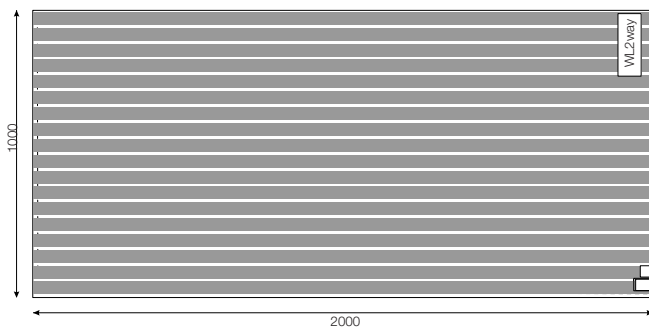

Art. no.	Size cm/inch	Rec. bed, width	Rec. bed, length	Colour
1631	100x200/39x79	80-120cm/32-48inch	100-210cm/40-83inch	white/grey striped