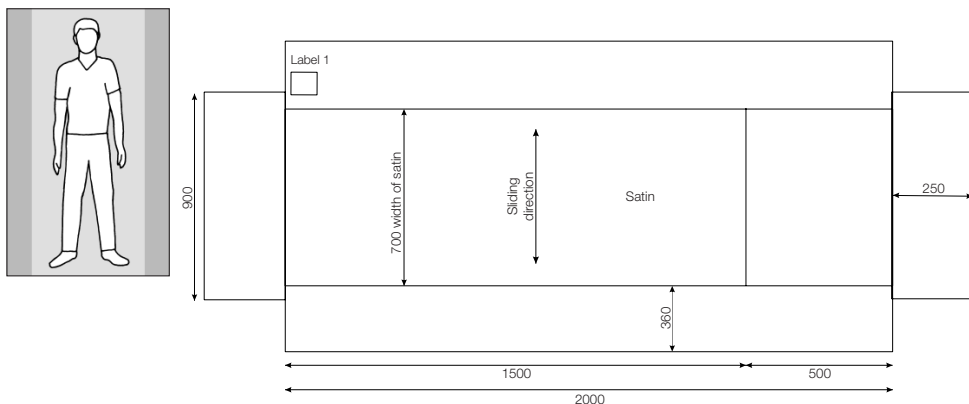

ReadyLett

SystemRoMedic®

Art. no.	Size cm/inch	Sliding surface	Rec. bed, width	Rec. bed, length	Colour
11629	100x200/39x79	60cm/24inch	80-120cm/32-47inch	80-210cm/32-83inch	white

Art. no.	Size cm/inch	Sliding surface	Rec. bed, width	Rec. bed, length	Colour
11634	140x200/55x79	60cm/24inch	80-120cm/32-47inch	120-210cm/ 47-83inch	white

Art. no.	Size cm/inch	Sliding surface	Rec. bed, width	Rec. bed, length	Colour
11639	200x200/79x79	70cm/28 inch	80-120cm/ 32-47inch	180-210cm/47-83inch	white

Art. no.	Size cm/inch	Sliding surface	Rec. bed, width	Rec. bed, length	Madress height	Colour
11641	200x90/79x36	70cm/28inch	90-100cm/ 36-40inch	190-210cm/ 75-83inch	Max: 0-20cm/ 0-8inch	white