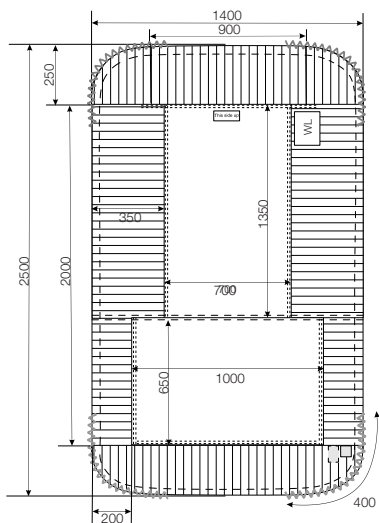

Art. no.	Size cm/inch	Sliding surface	Rec. bed, width	Rec. bed, length	Colour
1634	140x200/55x79	60cm/24inch	80-120cm/32-47inch	120-210cm/47-83inch	grey/white striped

Art. no.	Size cm/inch	Sliding surface	Rec. bed, width	Rec. bed, length	Colour
1639	200x200/79x79	70cm/28inch	80-120cm/32-47inch	180-210cm/47-83inch	grey/white striped

Art. no.	Size cm/inch	Sliding surface	Rec. bed, width	Rec. bed, length	Colour
1667	100x220/99x88	100cm/40inch	120-150cm/ 48-59inch	80-210cm/ 32-83inch	grey/white striped

Art. no.	Size cm/inch	Sliding surface	Rec. bed, width	Rec. bed, length	Colour
1668	140x220/55x88	100cm/40inch	120-150cm/ 48-59inch	120-210cm/ 48-83inch	grey/white striped

Art. no.	Size cm/inch	Sliding surface	Rec. bed, width	Rec. bed, length	Colour
1669	200x220/79x88	120cm/46inch	120-150cm/ 48-59inch	180-210cm/ 71-83inch	grey/white striped

Art. no.	Size cm/inch	Sliding surface	Rec. bed, width	Rec. bed, length	Madress height	Colour
1641	200x90/79x36	70cm/28inch	90-100cm/ 36-40inch	190-210cm/ 75-83inch	Max: 0-20cm/ 0-8inch	grey/white striped

Art. no.	Size cm/inch	Rec. bed, width	Rec. bed, length	Colour
1631	100x200/39x79	80-120cm/32-48inch	100-210cm/40-83inch	white/grey striped

Art. no.	Size cm/inch	Rec. bed, width	Rec. bed, length	Colour
1636	140x200/55x79	80-120cm/32-48inch	140-210cm/56-83inch	white/grey striped