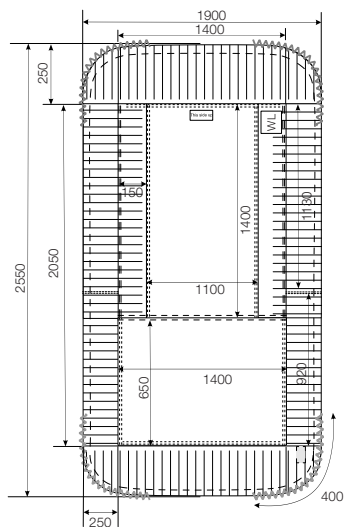

Art. no.	Size cm/inch	Sliding surface	Rec. bed, width	Rec. bed, length	Madress height	Colour
1671	200x120/ 79x47	110cm/ 43inch	130-150cm/ 51-59inch	190-210cm/ 75-83inch	Max: 0-20cm/ 0-8inch	grey/white striped