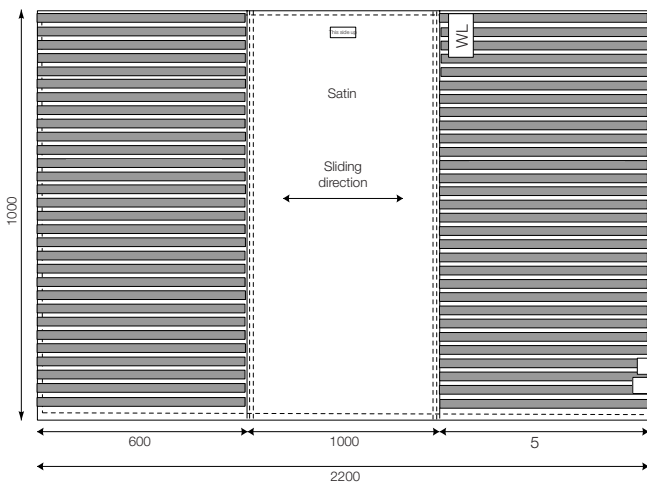

Art. no.	Size cm/inch	Sliding surface	Rec. bed, width	Rec. bed, length	Colour
1667	100x220/99x88	100cm/40inch	120-150cm/ 48-59inch	80-210cm/ 32-83inch	grey/white striped