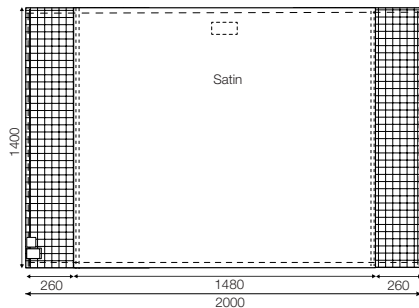

Art. no.	Size cm/inch	Sliding surface	Rec. bed, width	Rec. bed, length	Colour
1681	200x370/79x146	70cm/28inch	100-200cm/ 39-79inch	180-210cm/ 47-83inch	grey/white striped

WendyLett2Way

SystemRoMedic®

Art. no.	Size cm/inch	Rec. bed, width	Rec. bed, length	Colour
1620	90x180/35x70	80-120cm/32-48inch	100-210cm/40-83inch	white

Art. no.	Size cm/inch	Rec. bed, width	Rec. bed, length	Colour
1631	100x200/39x79	80-120cm/32-48inch	100-210cm/40-83inch	white/grey striped

Art. no.	Size cm/inch	Rec. bed, width	Rec. bed, length	Colour
1636	140x200/55x79	80-120cm/32-48inch	140-210cm/56-83inch	white/grey striped

WendyLett4Way

SystemRoMedic

Art. no.	Size cm/inch	Rec. bed, width	Rec. bed, length	Colour
1637	140x200/55x79	80-120cm/32-48inch	140-210cm/56-83inch	grey/white checked

Art. no.	Size cm/inch	Rec. bed, width	Rec. bed, length	Colour
1647	200x200/79x79	80-120cm/32-48inch	190-210cm/75-83inch	grey/white checked

Art. no.	Size cm/inch	Rec. bed, width	Rec. bed, length	Colour
1648	75x200/30x79	80-120cm/32-48inch	100-210cm/40-83inch	grey (inco) checked

Front side

Back side

Art. no.	Size cm/inch	Rec. bed, width	Rec. bed, length	Colour
1649	140x120/55x47	80-120cm/32-48inch	140-210cm/56-83inch	grey (inco)