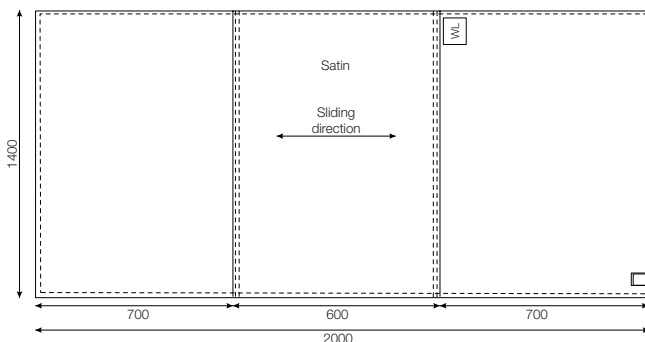

ReadyLett - sliding sheet

(Can be combined with WendyLett2Way drawsheet or WendyLett4Way sliding drawsheet)

11629	ReadyLett, 60 cm/24" sliding surface (<i>bed 80-120 cm / 32-47"</i>)	100 x 200/39 x 79	white
11634	ReadyLett, 60 cm/24" sliding surface (<i>bed 80-120 cm / 32-47"</i>)	140 x 200/55 x 79	white
11639	ReadyLett, 70 cm/28" sliding surface (<i>bed 80-120 cm / 32-47"</i>)	200 x 200/79 x 79	white
11641	ReadyLett, 70 cm/28" sliding surface (<i>bed 90-100 cm/36-39"</i>), fitted, with elastics	200 x 90/79 x 36	white

WendyLean - pillowcase with handles

1680	WendyLean	50 x 60/20 x 24	grey/white striped
------	-----------	-----------------	--------------------

WendyLett

SystemRoMedic®

Art. no.	Size cm/inch	Sliding surface	Rec. bed, width	Rec. bed, length	Colour
1609	100x200/39x79	60cm/24inch	80-120cm/32-47inch	80-210cm/31-83inch	White

Art. no.	Size cm/inch	Sliding surface	Rec. bed, width	Rec. bed, length	Colour
1614	140x200/55x79	60cm/24inch	80-120cm/32-47inch	120-210cm/47-83inch	White

Art. no.	Size cm/inch	Sliding surface	Rec. bed, width	Rec. bed, length	Colour
1629	100x200/39x79	60cm/24inch	80-120cm/32-47inch	80-210cm/32-83inch	grey/white striped

Art. no.	Size cm/inch	Sliding surface	Rec. bed, width	Rec. bed, length	Colour
1634	140x200/55x79	60cm/24inch	80-120cm/32-47inch	120-210cm/47-83inch	grey/white striped

Art. no.	Size cm/inch	Sliding surface	Rec. bed, width	Rec. bed, length	Colour
1639	200x200/79x79	70cm/28inch	80-120cm/32-47inch	180-210cm/47-83inch	grey/white striped