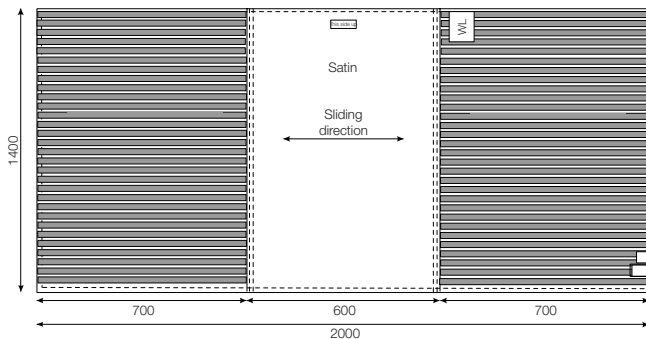

ReadyLett - sliding sheet

(Can be combined with WendyLett2Way drawsheet or WendyLett4Way sliding drawsheet)

11629	ReadyLett, 60 cm/24" sliding surface (<i>bed 80-120 cm / 32-47"</i>)	100 x 200/39 x 79	white
11634	ReadyLett, 60 cm/24" sliding surface (<i>bed 80-120 cm / 32-47"</i>)	140 x 200/55 x 79	white
11639	ReadyLett, 70 cm/28" sliding surface (<i>bed 80-120 cm / 32-47"</i>)	200 x 200/79 x 79	white
11641	ReadyLett, 70 cm/28" sliding surface (<i>bed 90-100 cm/36-39"</i>), fitted, with elastics	200 x 90/79 x 36	white

WendyLean - pillowcase with handles

1680	WendyLean	50 x 60/20 x 24	grey/white striped
------	-----------	-----------------	--------------------

WendyLett

SystemRoMedic®

Art. no.	Size cm/inch	Sliding surface	Rec. bed, width	Rec. bed, length	Colour
1609	100x200/39x79	60cm/24inch	80-120cm/32-47inch	80-210cm/31-83inch	White

Art. no.	Size cm/inch	Sliding surface	Rec. bed, width	Rec. bed, length	Colour
1614	140x200/55x79	60cm/24inch	80-120cm/32-47inch	120-210cm/47-83inch	White

Art. no.	Size cm/inch	Sliding surface	Rec. bed, width	Rec. bed, length	Colour
1629	100x200/39x79	60cm/24inch	80-120cm/32-47inch	80-210cm/32-83inch	grey/white striped

Art. no.	Size cm/inch	Sliding surface	Rec. bed, width	Rec. bed, length	Colour
1634	140x200/55x79	60cm/24inch	80-120cm/32-47inch	120-210cm/47-83inch	grey/white striped

Art. no.	Size cm/inch	Sliding surface	Rec. bed, width	Rec. bed, length	Colour
1639	200x200/79x79	70cm/28inch	80-120cm/32-47inch	180-210cm/47-83inch	grey/white striped