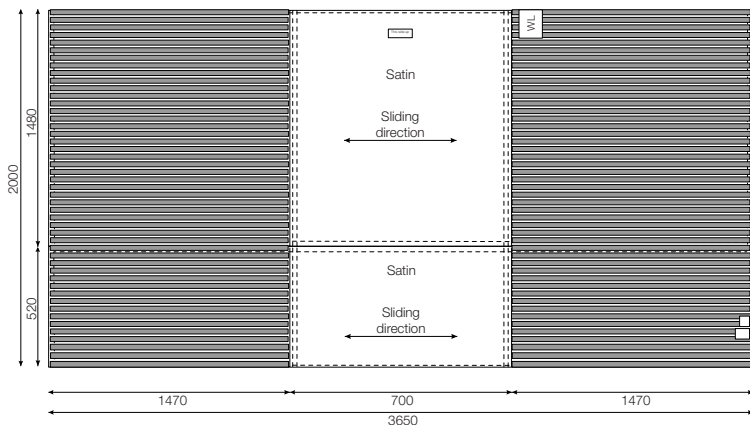

Art. no.	Size cm/inch	Sliding surface	Rec. bed, width	Rec. bed, length	Colour
1681	200x370/79x146	70cm/28inch	100-200cm/ 39-79inch	180-210cm/ 47-83inch	grey/white striped