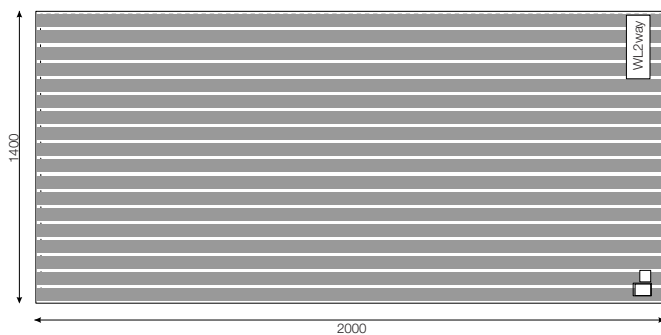

Art. no.	Size cm/inch	Rec. bed, width	Rec. bed, length	Colour
1636	140x200/55x79	80-120cm/32-48inch	140-210cm/56-83inch	white/grey striped