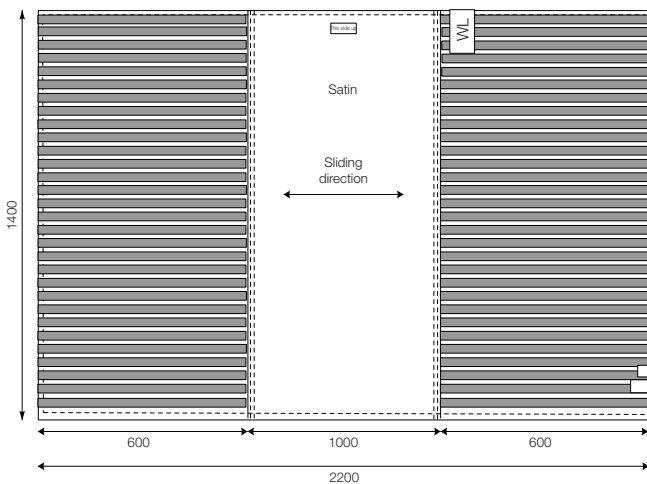

Art. no.	Size cm/inch	Sliding surface	Rec. bed, width	Rec. bed, length	Colour
1614	140x200/55x79	60cm/24inch	80-120cm/32-47inch	120-210cm/47-83inch	White

Art. no.	Size cm/inch	Sliding surface	Rec. bed, width	Rec. bed, length	Colour
1629	100x200/39x79	60cm/24inch	80-120cm/32-47inch	80-210cm/32-83inch	grey/white striped

Art. no.	Size cm/inch	Sliding surface	Rec. bed, width	Rec. bed, length	Colour
1634	140x200/55x79	60cm/24inch	80-120cm/32-47inch	120-210cm/47-83inch	grey/white striped

Art. no.	Size cm/inch	Sliding surface	Rec. bed, width	Rec. bed, length	Colour
1639	200x200/79x79	70cm/28inch	80-120cm/32-47inch	180-210cm/47-83inch	grey/white striped

Art. no.	Size cm/inch	Sliding surface	Rec. bed, width	Rec. bed, length	Colour
1667	100x220/99x88	100cm/40inch	120-150cm/ 48-59inch	80-210cm/ 32-83inch	grey/white striped

Art. no.	Size cm/inch	Sliding surface	Rec. bed, width	Rec. bed, length	Colour
1668	140x220/55x88	100cm/40inch	120-150cm/ 48-59inch	120-210cm/ 48-83inch	grey/white striped

Art. no.	Size cm/inch	Sliding surface	Rec. bed, width	Rec. bed, length	Colour
1669	200x220/79x88	120cm/46inch	120-150cm/ 48-59inch	180-210cm/ 71-83inch	grey/white striped

Art. no.	Size cm/inch	Sliding surface	Rec. bed, width	Rec. bed, length	Madress height	Colour
1641	200x90/79x36	70cm/28inch	90-100cm/ 36-40inch	190-210cm/ 75-83inch	Max: 0-20cm/ 0-8inch	grey/white striped