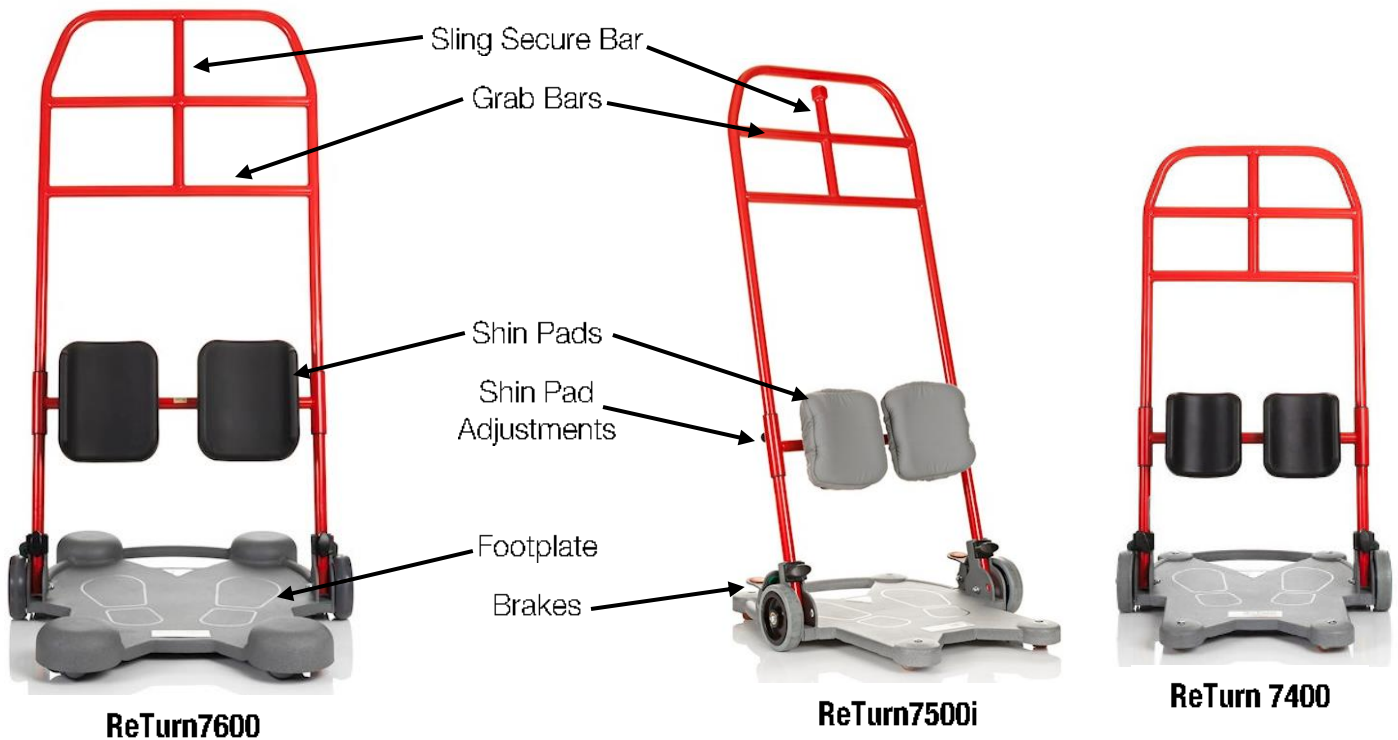

Making
everyday life
easier

QuickTips

ReTurn™

Return 7400/7500i- 330lb/150kg weight capacity

Return- 600lb/273kg weight capacity

ReTurn Belt

ReTurn 7500i
easy ReTurn
belt placement
with open 'i'
design.