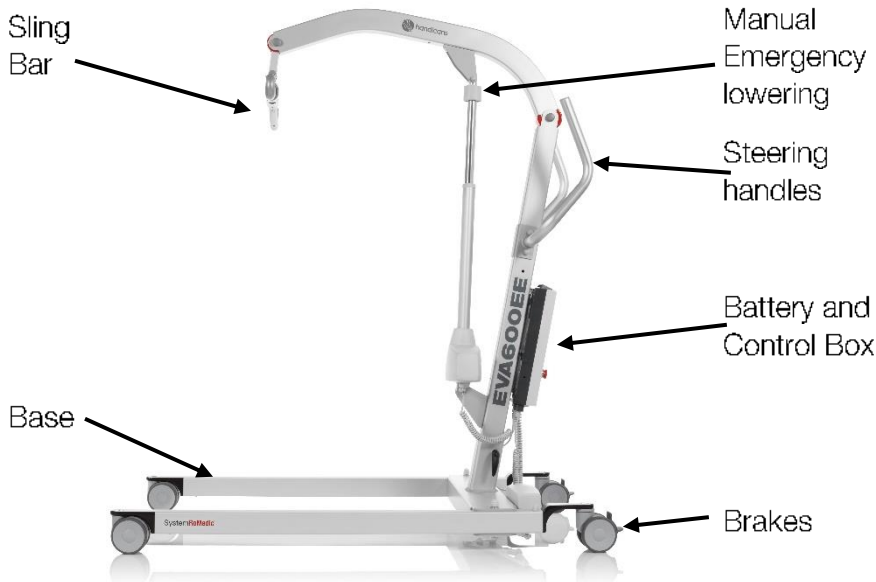

Making everyday life easier

QuickTips

Eva™

EVA450- 450lb/205kg weight capacity

EVA600- 600lb/273kg weight capacity

Hand Control

Troubleshooting

If the lift is not working as expected, follow these troubleshooting tips:

1. Ensure lift is unplugged to operate.
2. Ensure red emergency stop is disengaged (twist to disengage).
3. Ensure battery is properly secured and "clicked-in"
4. Check battery charge.
5. Secure hand control plug beneath control box, check and secure all plugs below control box.