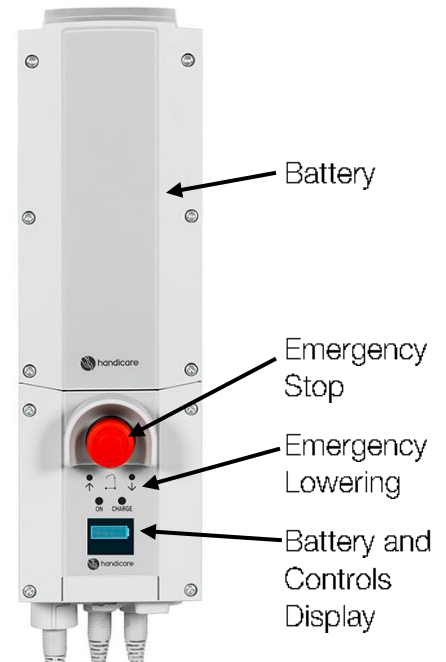

Making everyday life easier

QuickTips

Eva™

EVA450- 450lb/205kg weight capacity

EVA600- 600lb/273kg weight capacity

Hand Control

Troubleshooting

If the lift is not working as expected, follow these troubleshooting tips:

1. Ensure lift is unplugged to operate.
2. Ensure red emergency stop is disengaged (twist to disengage).
3. Ensure battery is properly secured and "clicked-in"
4. Check battery charge.
5. Secure hand control plug beneath control box, check and secure all plugs below control box.