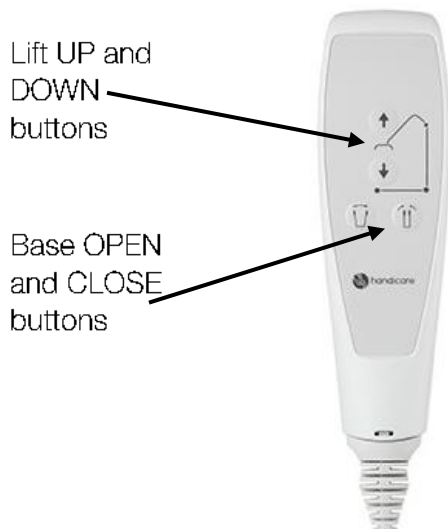

Making everyday life easier

QuickTips

Eva™

EVA450- 450lb/205kg weight capacity

EVA600- 600lb/273kg weight capacity

Hand Control

Troubleshooting

If the lift is not working as expected, follow these troubleshooting tips: